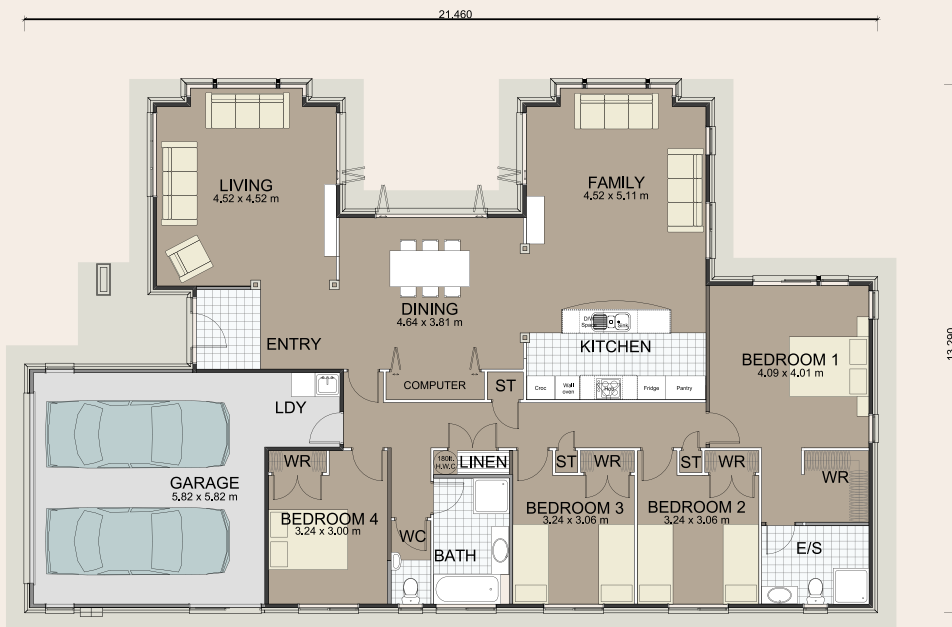

The Fresco

Artist impression only Gable Roof

Artist impression only Hip Roof

Area Over Brick - 228.01m²
Area Over Framing - 217.90m²

Home features include:

- Four bedrooms with ensuite and walk-in wardrobe to master bedroom
- Galley style kitchen with appliances
- Open plan family, living and dining
- Computer nook
- Double garage with laundry