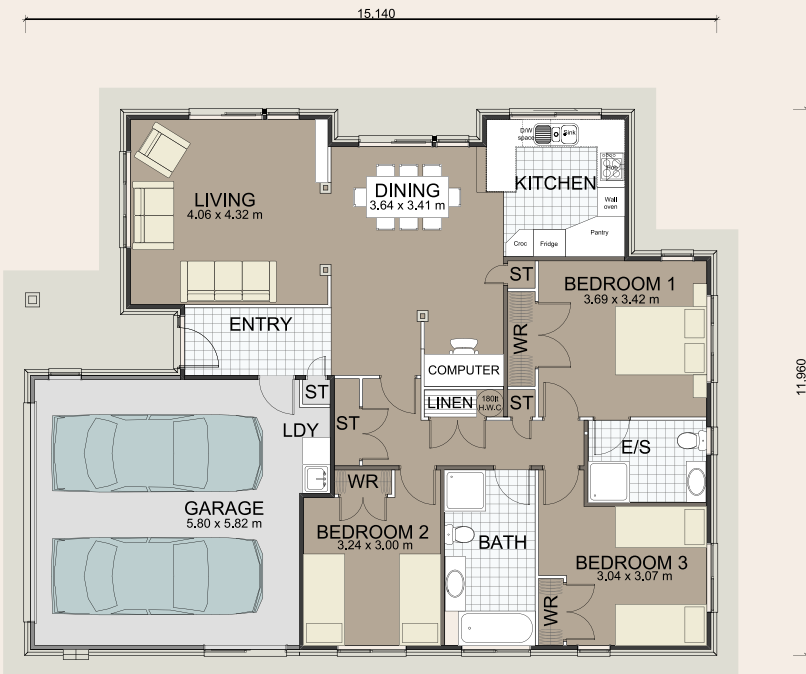

The Grevillea

Artist impression only Gable Roof

Artist impression only Hip Roof

Area over Brick - 160.52m²
 Area over Framing - 153.08m²

Home features include:

- Three bedrooms with ensuite to master bedroom
- Modern kitchen with appliances
- Open plan living and dining
- Computer nook
- Double garage with laundry