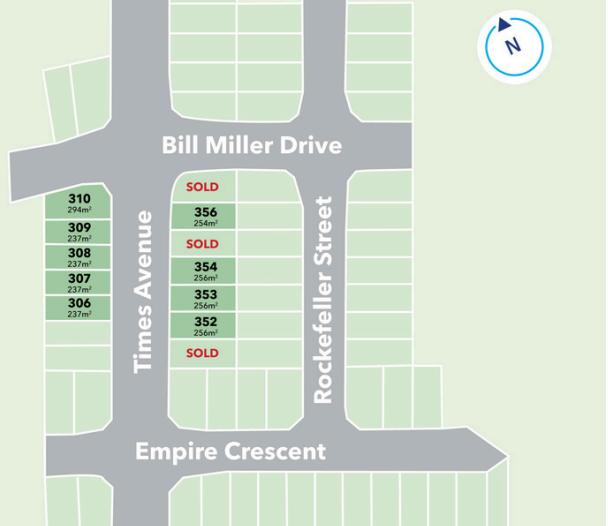

GOLDEN SANDS PAPAMOA

15 Times Avenue

HOUSE & LAND PACKAGE

\$1,049,000

Lot size: 237m²  191m²  4  1  2.5  1.5

LOT 308

15 Times Avenue

HOUSE & LAND PACKAGE

\$1,049,000

Lot size: 237m² 191m² 4 1 2.5 1.5

LOT 308

HOME FEATURES

- Open plan kitchen, dining & living
- Modern kitchen & scullery with island bench & seating
- 4 Double bedrooms
- 2 Bathrooms & guest toilet
- Study nook
- Garage with laundry & internal access