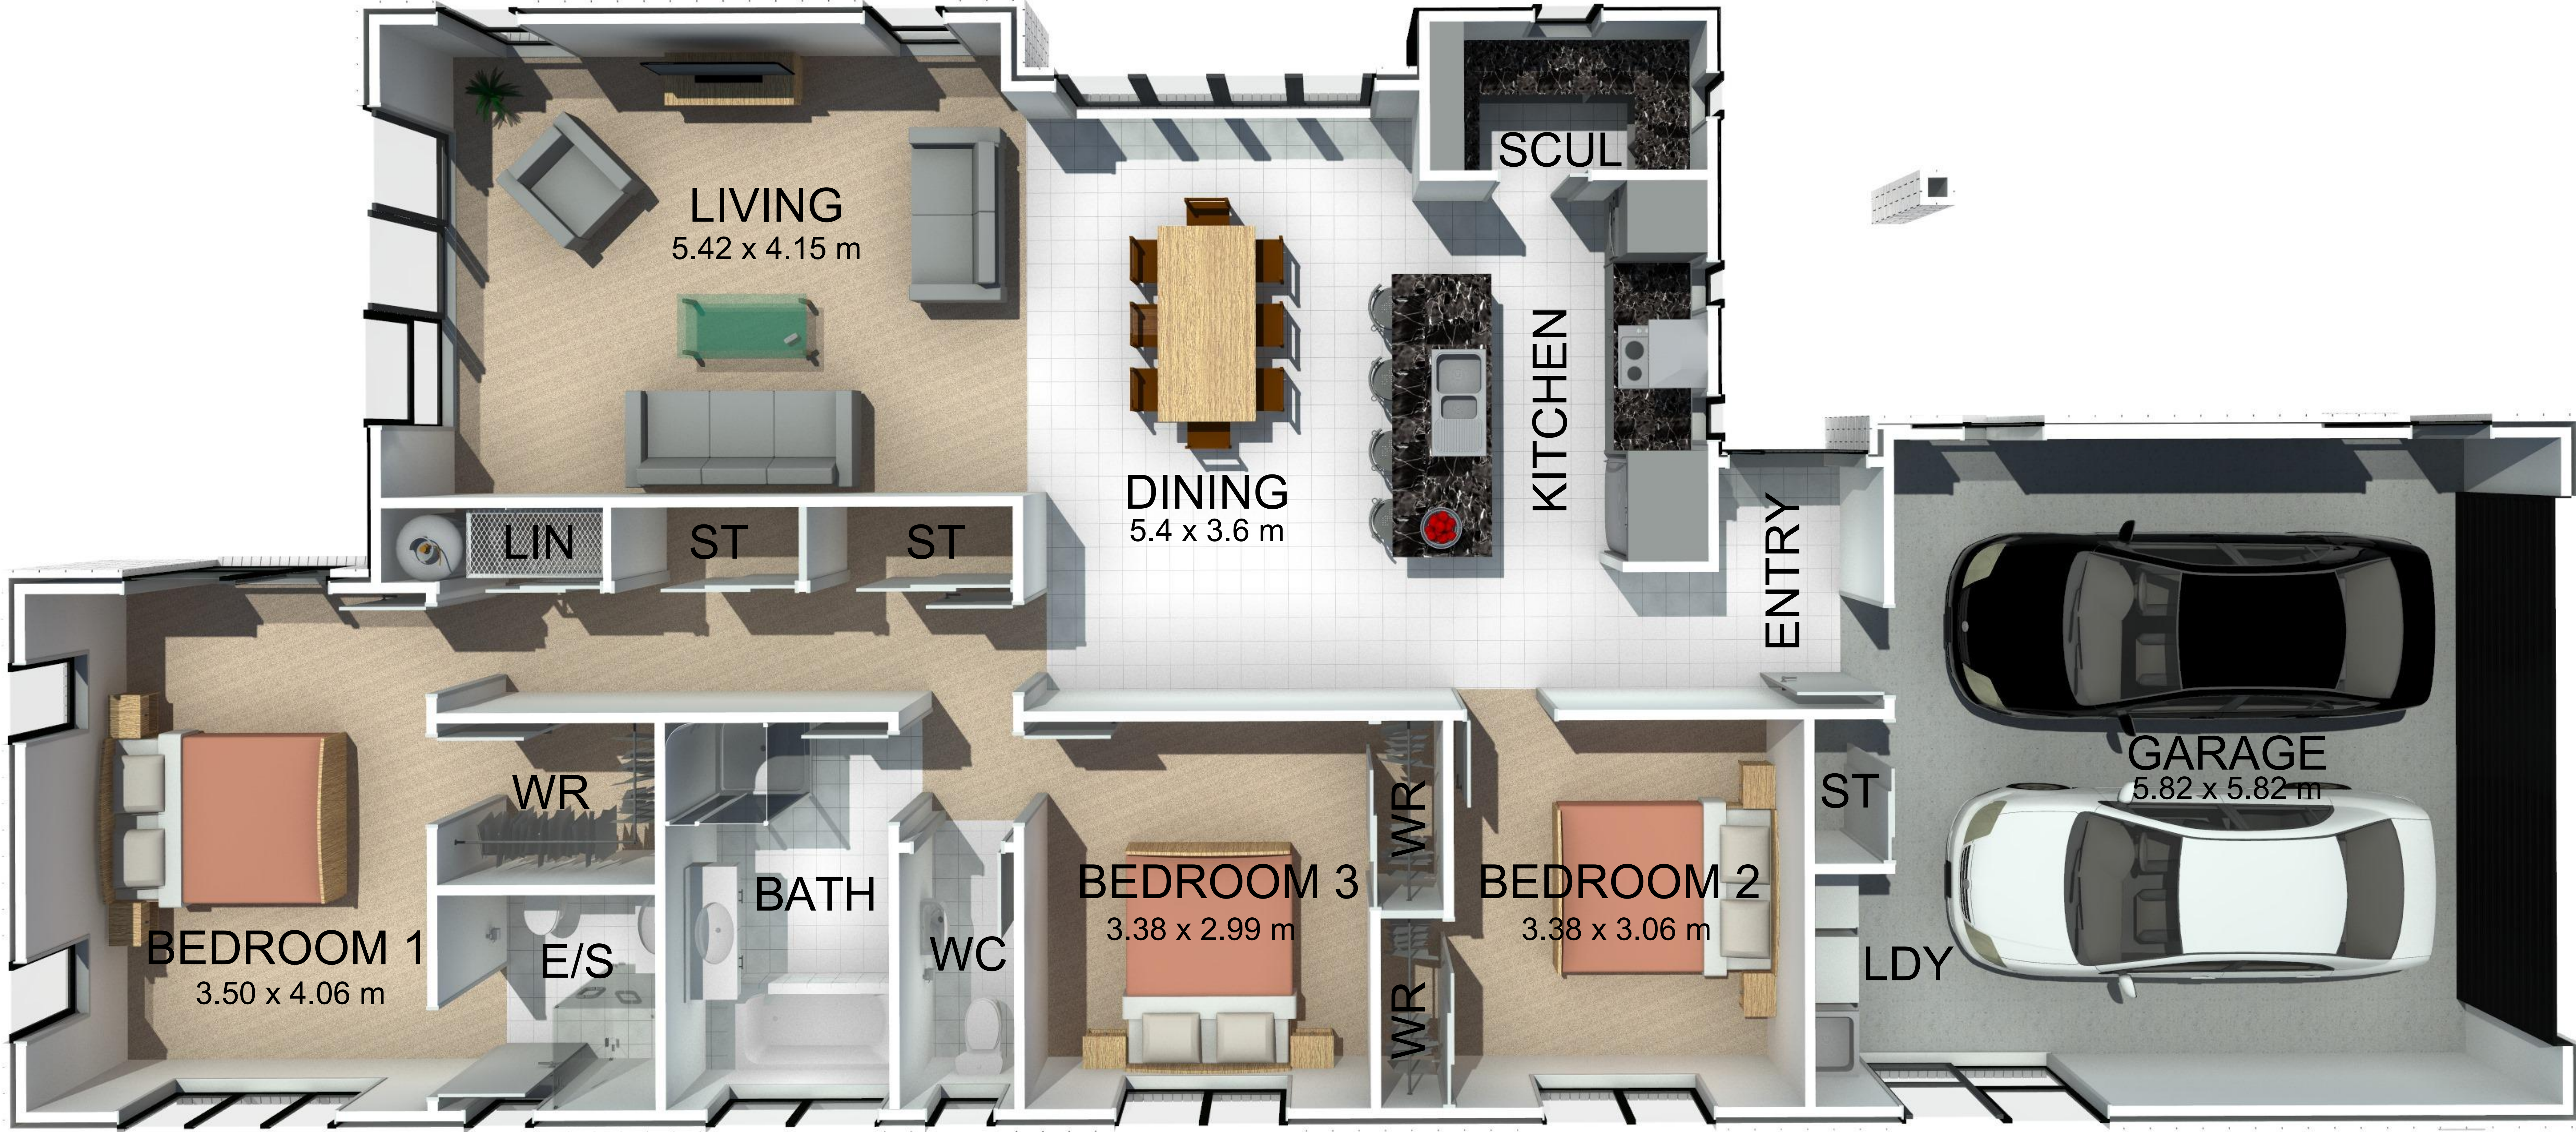

Area Over Brick - 176.81 m<sup>2</sup>

Area Over Framing - 170.38 m<sup>2</sup>

ALFRESCO

9,900

22,550