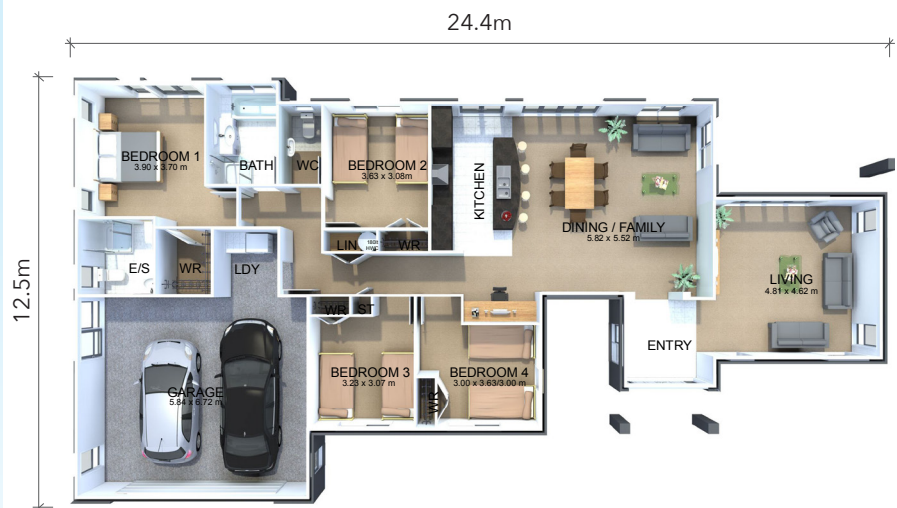

# MARIA

221m<sup>2</sup>
 4
 2
 2
 2

Elegantly designed, the popular Maria plan provides both style and function to the discerning homeowner.

## HOME FEATURES

- Four bedrooms with ensuite and walk-in wardrobe to master bedroom
- Galley kitchen with appliances
- Double garage with laundry
- Open plan dining and family with separate formal living
- Computer nook

## HOME DIMENSIONS

**Length:** 24.4m

**Width:** 12.5m

**Area over brick:** 221.01m<sup>2</sup>

**Area over framing:** 210.88m<sup>2</sup>

## A GENERATION FOR LIFE PLAN

Generation for Life Plans provide easy access in and around your home. Designs such as widening passages and doorways, lowering benches and switches or even designing a bathroom or wardrobe to suit, can really make life a whole lot easier.