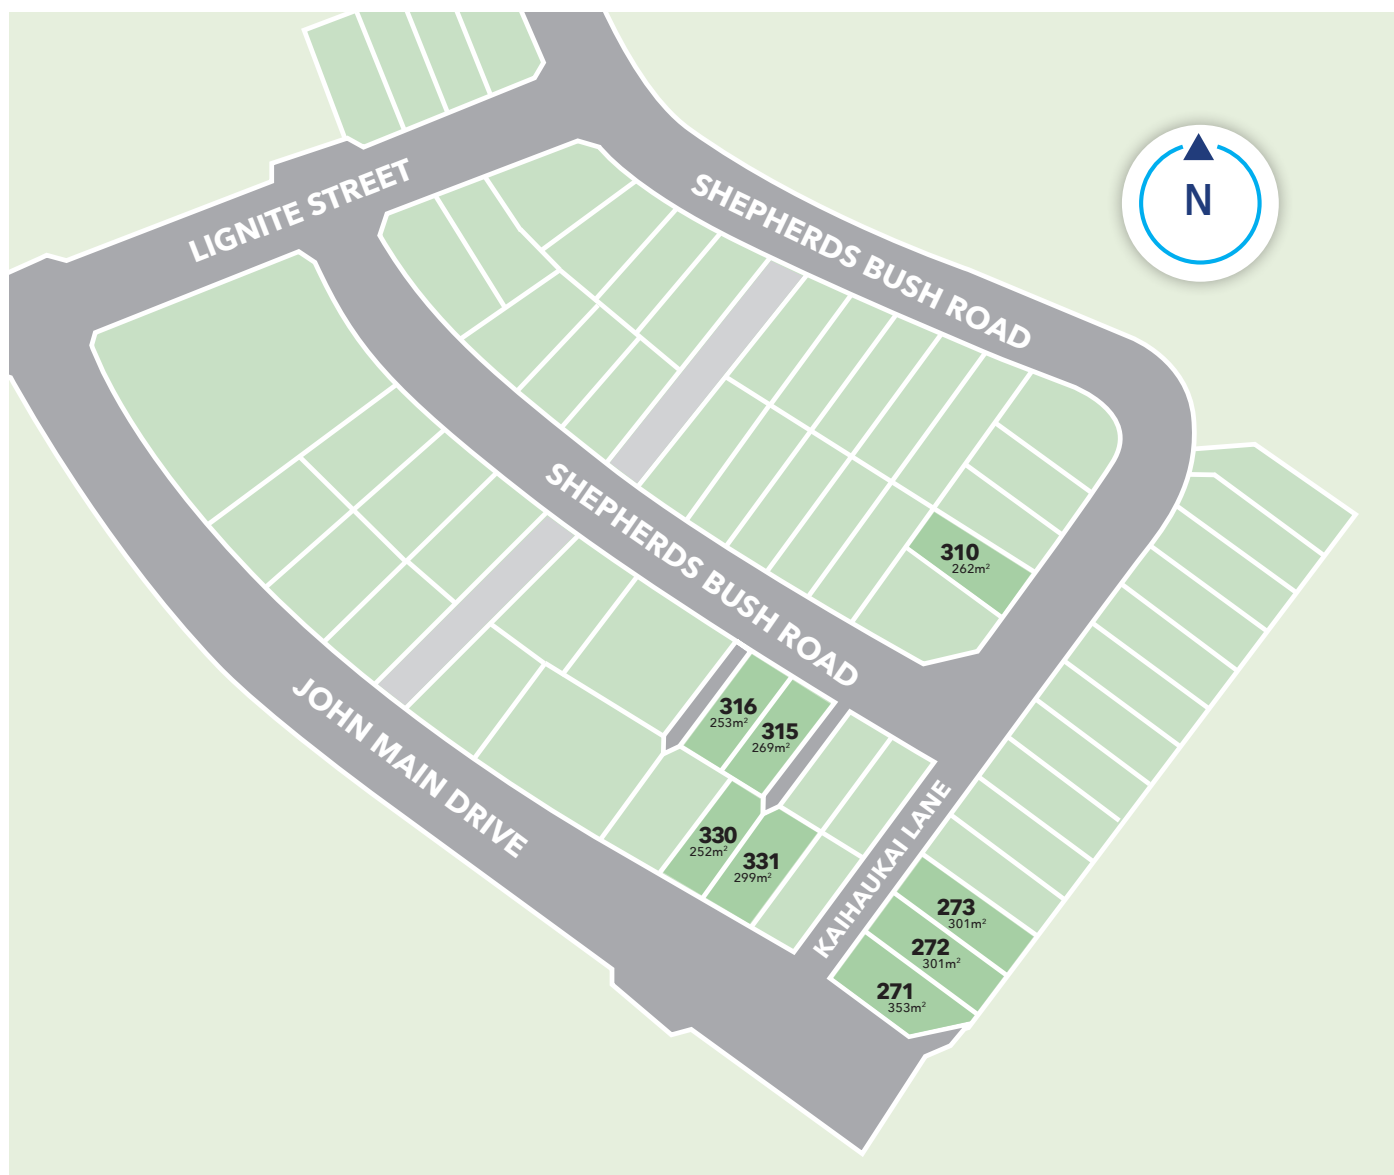

HUNUA VIEWS, STAGE 5 DRURY, AUCKLAND SOUTH

MAKING BUILDING *easy*
www.generation.co.nz