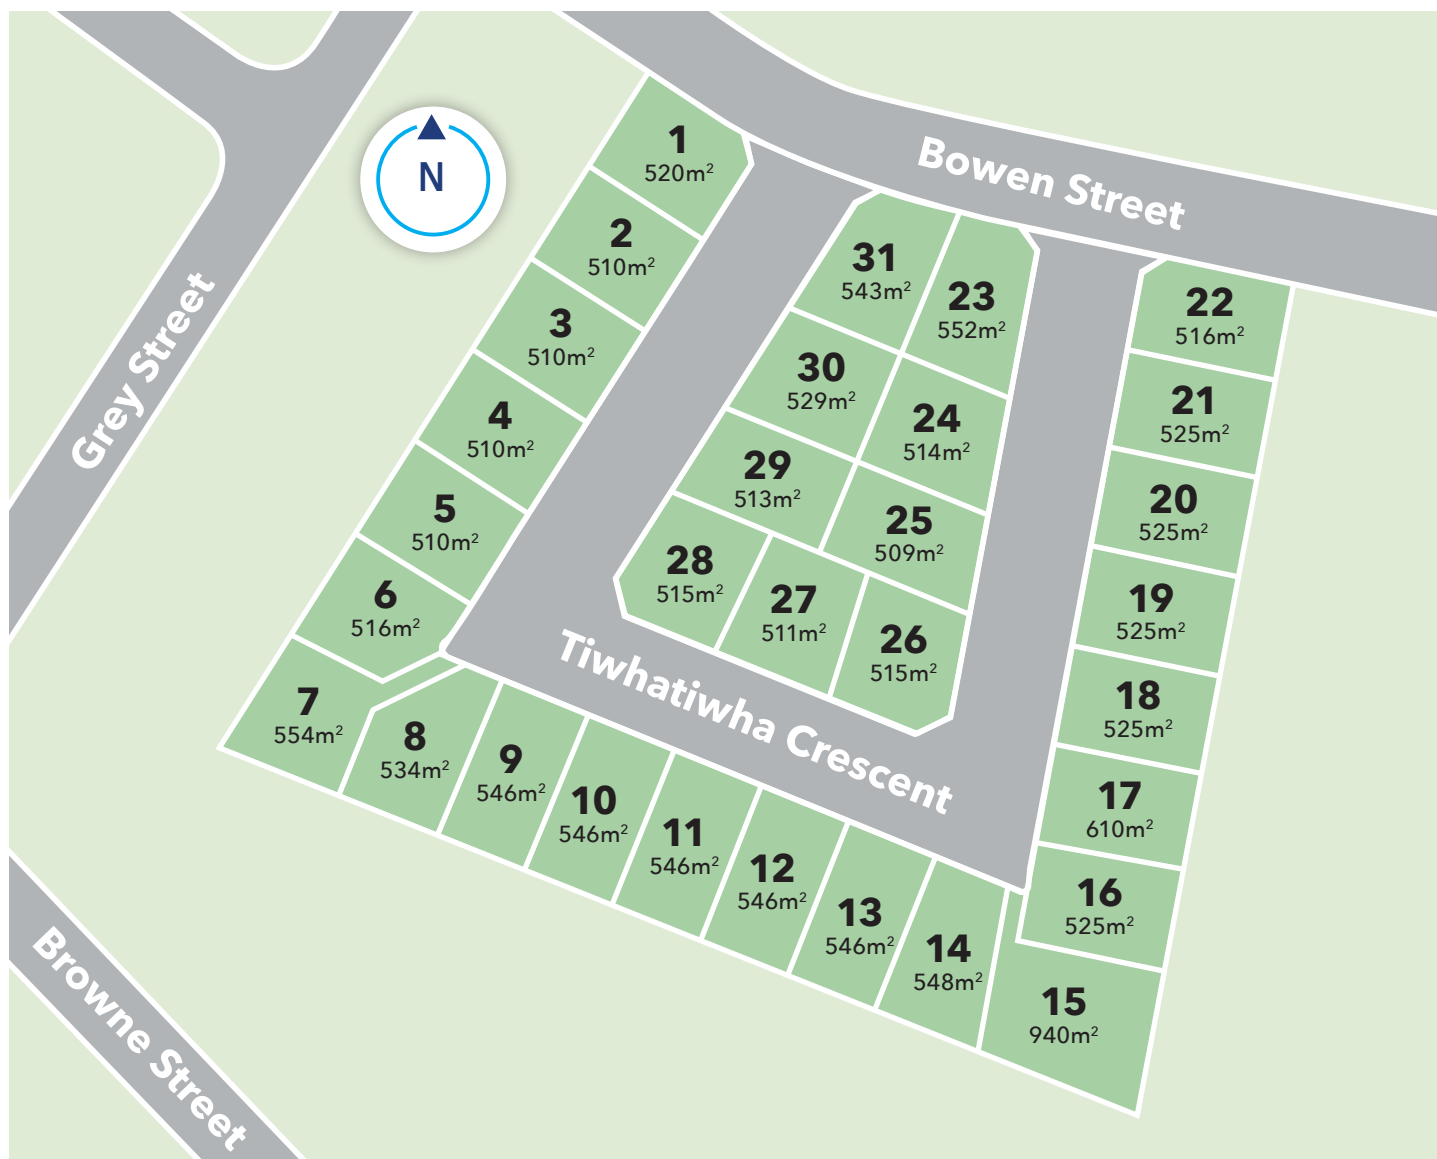

CENTRAL COVE KAWERAU

MAKING BUILDING *easy*
www.generation.co.nz