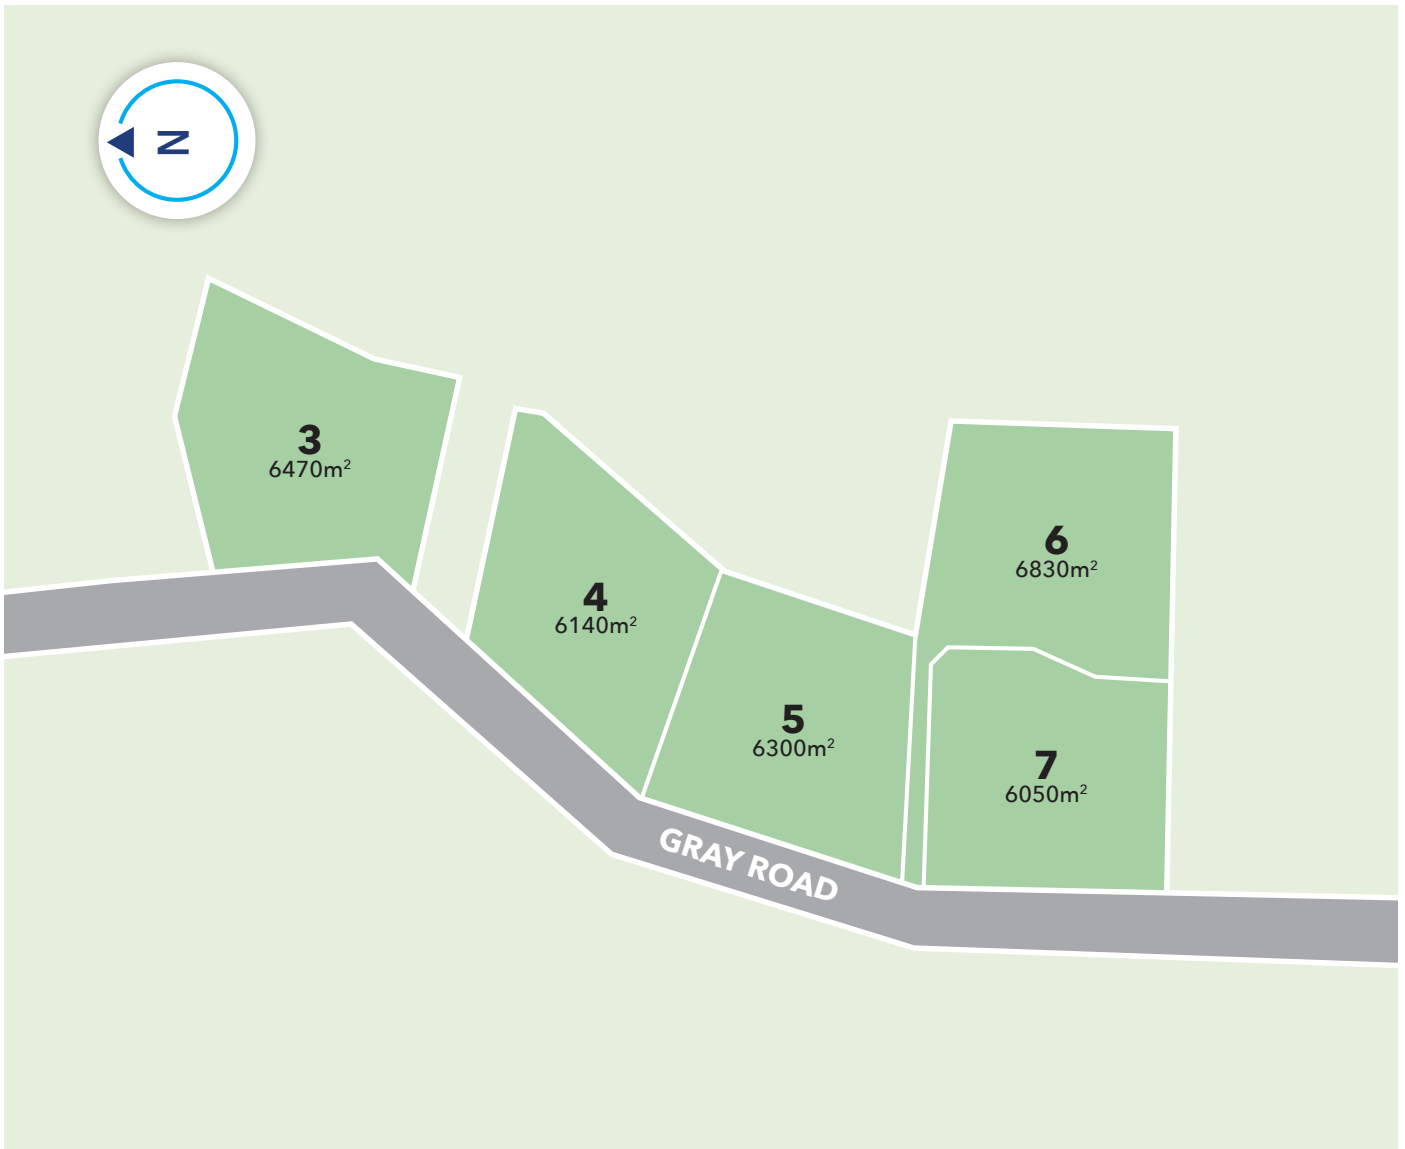

MT RURU ESTATE, STAGE 1
TE MIRO

MAKING BUILDING *easy*
www.generation.co.nz