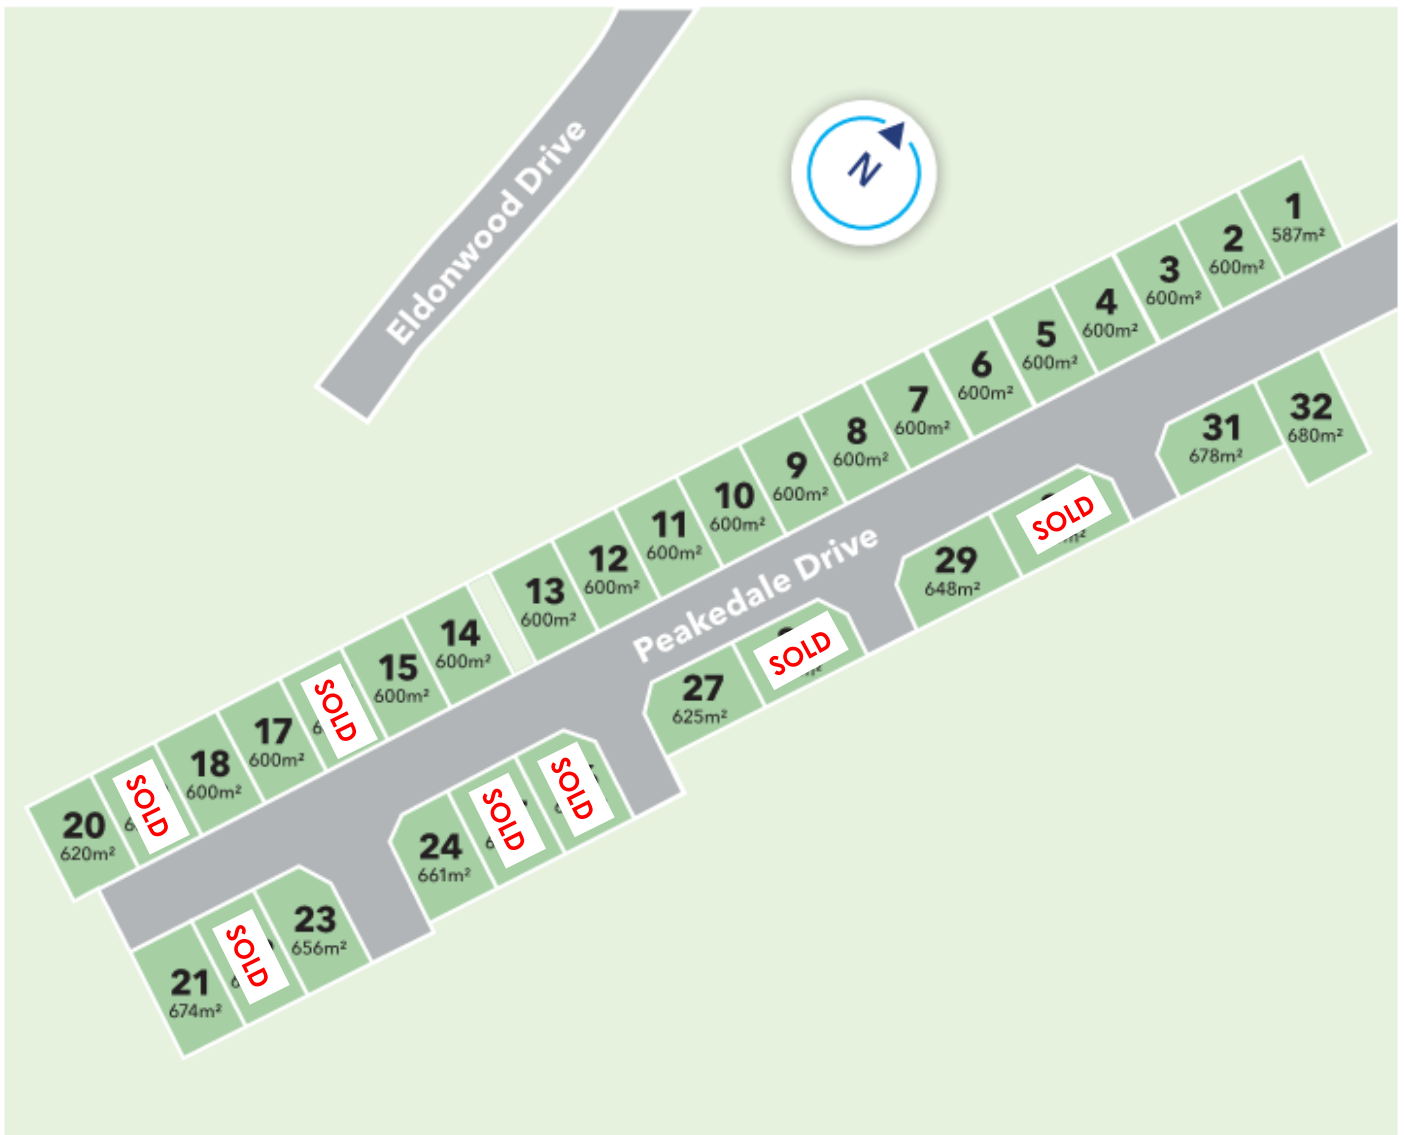

PEAKEDALE ESTATE STAGE 4
MATAMATA

PEAKEDALE

ESTATE

Lot Number	Size	Price
Lot 15	600	\$325,000.00
Lot 16	600	SOLD
Lot 17	600	\$360,000.00
Lot 18	600	\$360,000.00
Lot 19	600	SOLD
Lot 20	620	\$360,000.00
Lot 21	674	\$360,000.00
Lot 22	674	SOLD
Lot 23	656	\$360,000.00
Lot 24	661	\$360,000.00
Lot 25	679	SOLD
Lot 26	661	SOLD
Lot 27	625	\$360,000.00
Lot 28	625	SOLD
Lot 29	648	\$360,000.00
Lot 30	648	SOLD
Lot 31	678	\$360,000.00