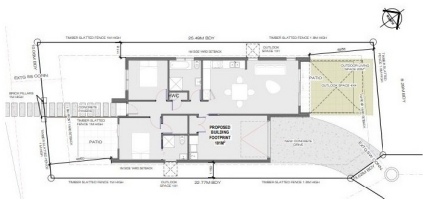

LIVE HERE

L330. 70 SHEPHERDS BUSH RD, HUNUA VIEWS - DRURY HOUSE AND LAND PACKAGES

STARTING FROM **\$819,000**

STUNNING single level, free standing villa. Great price and great value - Fixed price! Titles issuing soon.

OUR DESIGN FEATURES:

- Three bedrooms
- Open plan kitchen, dining and living
- Master bedroom with ensuite
- 1 single garage and 1 at grade park
- Fully landscaped and a great outlook on a generous section

 111m²
 3
  2
  1
  1

Lot Size: **252m²** | Levels: **1** | Plan: **THE CUTTER**